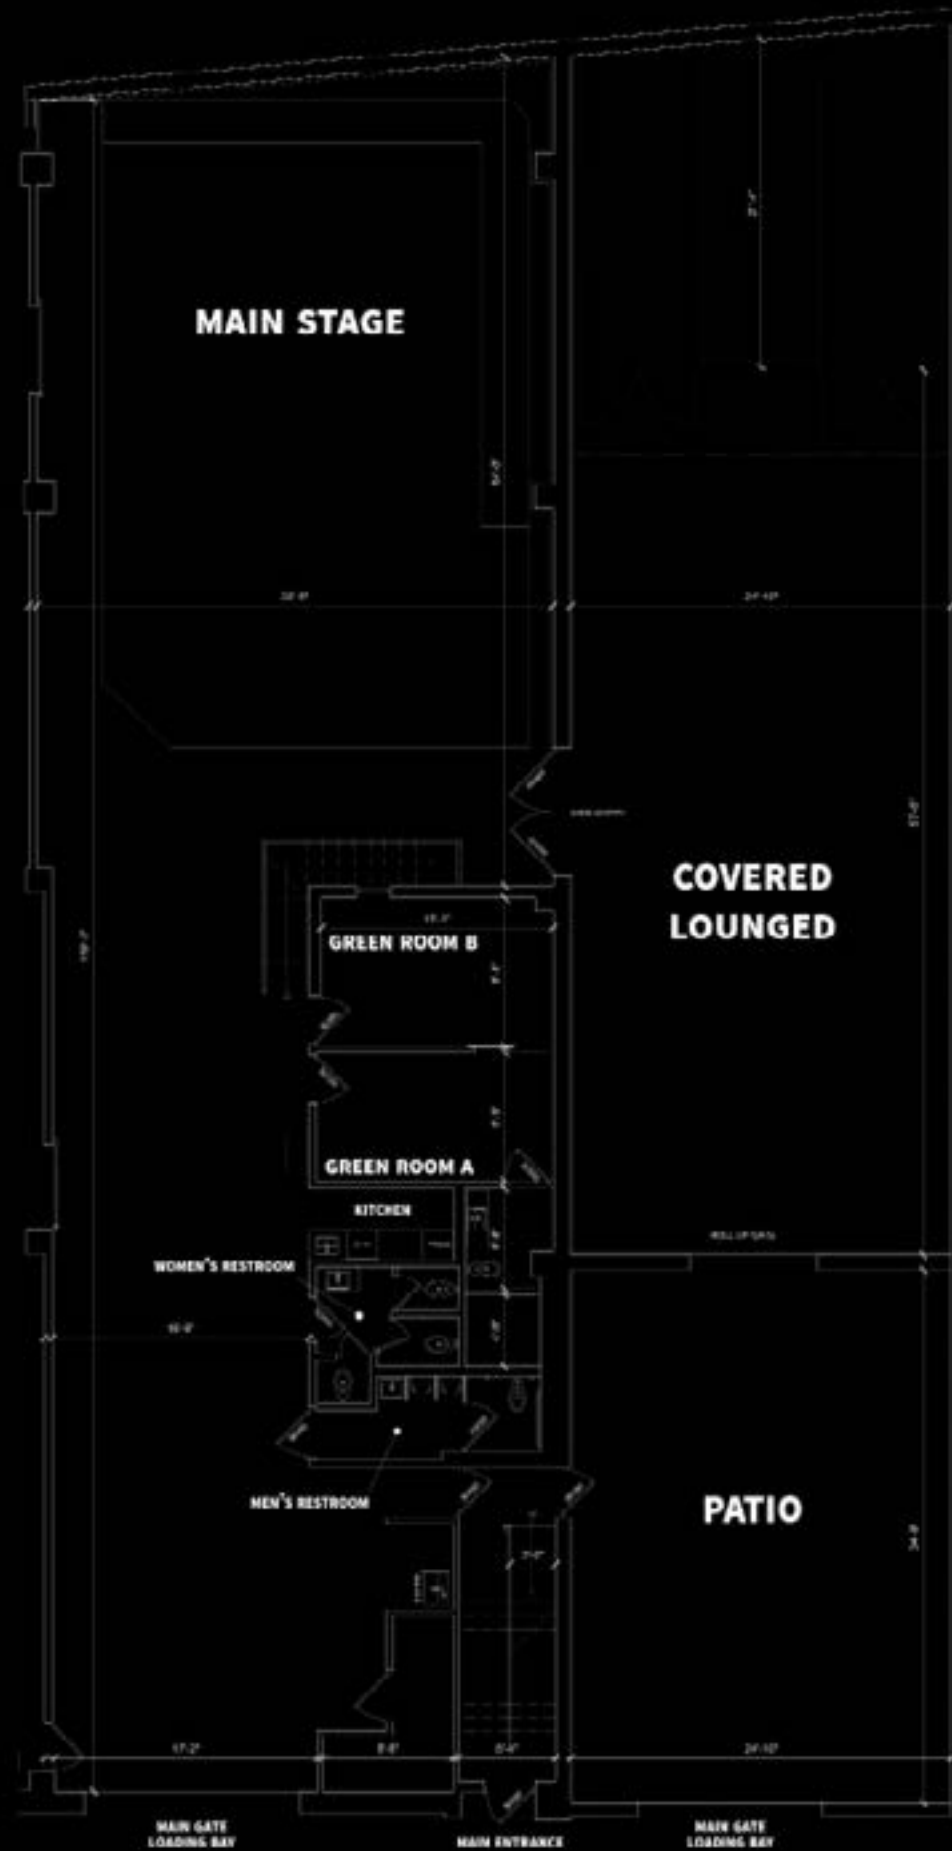

VENUE

Capacity
300 Standing
100 Seated